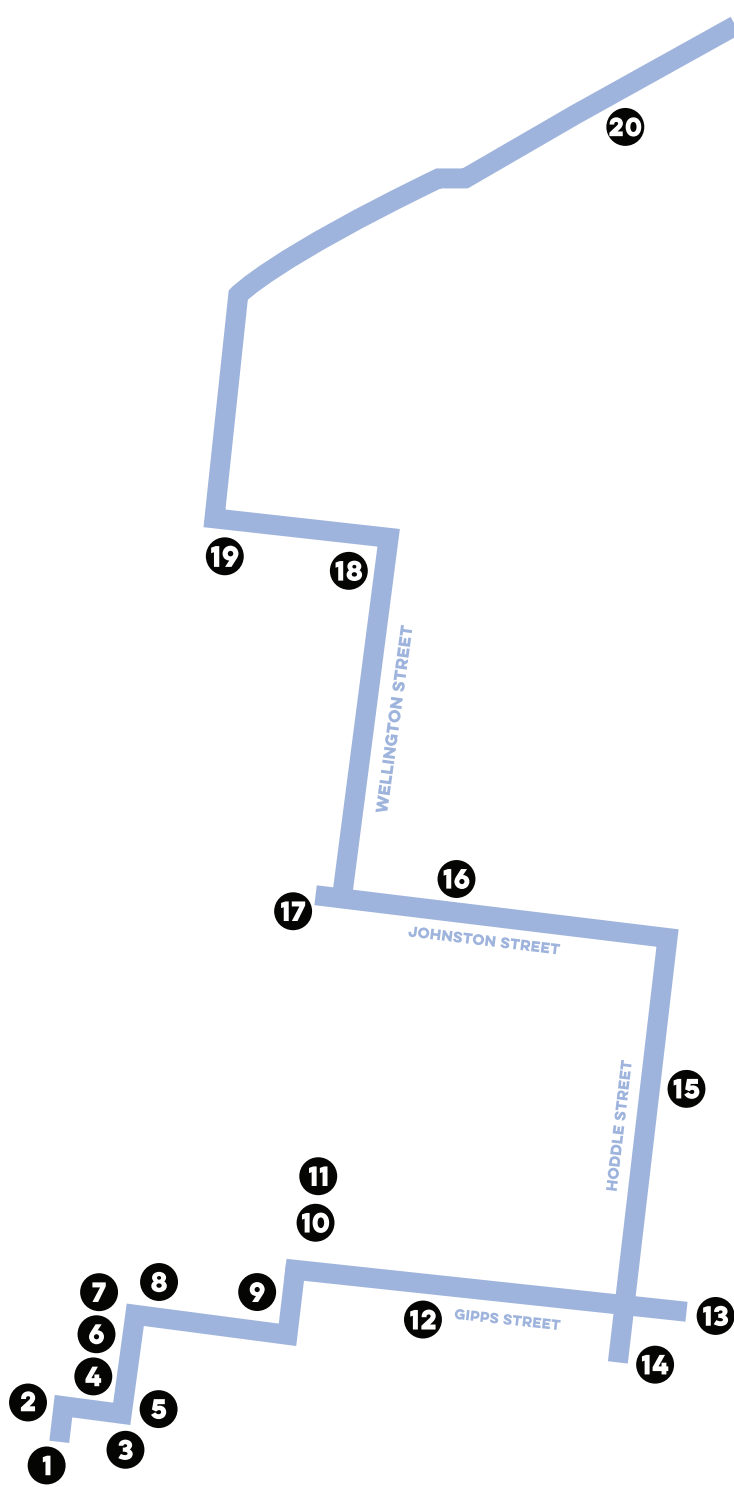

Queerways RETRACING QUEER FOOTPRINTS - EAST

CONNECT TO FAIRFIELD
TOUR BY BOARDING
250 BUS TO LA TROBE
UNIVERSITY (5 STOPS)
AT CLIFTON HILL
INTERCHANGE

- 1** RETRACING QUEERWAYS MURAL - 2:08
- 2** EVIES BAR AND DINER - 16:10
- 3** RAINBOW FOOTPATH - 17:47
- 4** ALIA BAR - 18:20
- 5** SALON KITTY & IQ - 18:35
- 6** YAH YAHS & MR WOW'S EMPORIUM 19:35
- 7** CIRCUIT, MOLLIES & RAINBOW HOUSE CLUB - 19:45
FEAT. BRYAN ANDY FROM OUTBLACK
- 8** CLUB 80 - 25:01
- 9** THE PEEL - 25:49
- 10** MINUS 18 PARTY LOCATION - 28:20
- 11** WET OF WELLINGTON - 28:45
- 12** THE GLASSHOUSE HOTEL - 29:12
FEAT. BRYAN ANDY FROM OUTBLACK
- 13** THE LAIRD - 32:33
FEAT. BRETT LASHAM, COLIN & DARRELL
- 14** EAGLE LEATHER - 38:47
- 15** THE STAR HOTEL - 41:50
FEAT. BRYAN ANDY & BUMPY FAVELL FROM KING VICTORIA
- 16** GROUSE @ BENDIGO HOTEL - 52:15
- 17** KEITH HARING MURAL - 55:50
- 18** THE FOX - 57:50
FEAT. JESSE DEAN FROM KONG'S KINGS
- 19** THE GASOMETER - 1:00:00
- 20** BIFOCAL - 1:02:00